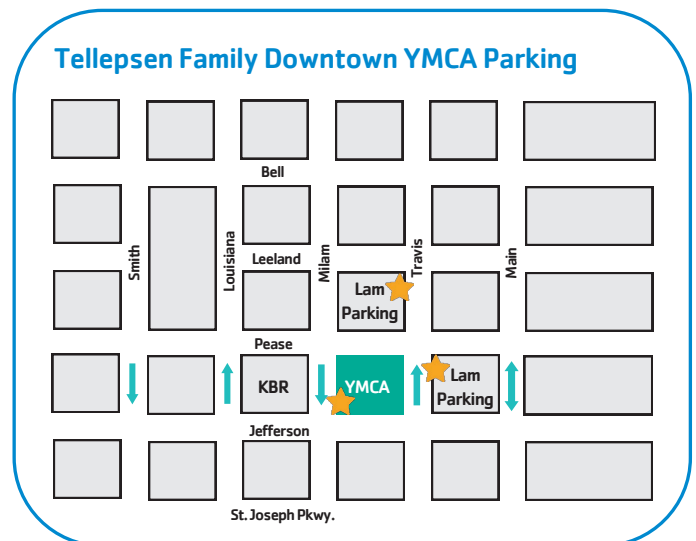

FOR YOUTH DEVELOPMENT®
FOR HEALTHY LIVING
FOR SOCIAL RESPONSIBILITY

Tellepsen Family Downtown YMCA Parking

Onsite Parking Garage Fees (Entrance on Milam)

Length of Stay	Facility Members
0-2 hours	FREE
2 hours, 1 minute-3 hours	\$3
3 hours, 1 minute - 4 hours	\$5
4 hours, 1 minute - close	\$25
Each additional day car is left	\$30

Onsite Parking Garage Hours

Monday-Thursday	4:45 am-10:20 pm
Friday	4:45 am-9:20pm
Saturday	6:45 am-6:20 pm
Sunday	9:45 am-6:20 pm

Additional Parking Options for Members and Guests

Lam Parking Outdoor Surface Lot Parking Entrance on Travis, just before Pease

Monday-Friday	5-8 am	FREE
Monday-Friday	After 5 pm	
Weekends	All day	

Lam Parking Outdoor Surface Lot Parking Entrance on Travis, just before Leeland

Monday-Friday	After 5 pm	FREE
Weekends	All day	

TELLEPSEN FAMILY DOWNTOWN YMCA